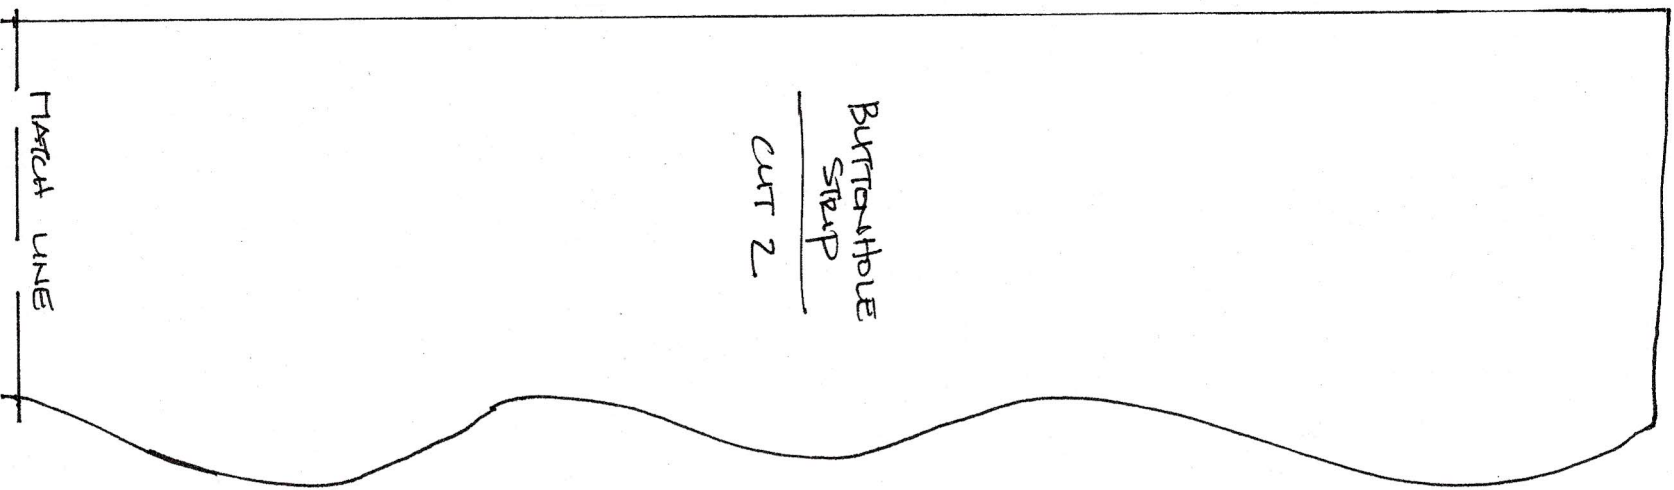

1"11" FEELIN CRAFTY

pg 4

M&O
POCKET

CUT 2

↙ BOTTOM
STITCH LINE
OF POCKET

POCKET

CUT 4

H&T DOG BUN VEST